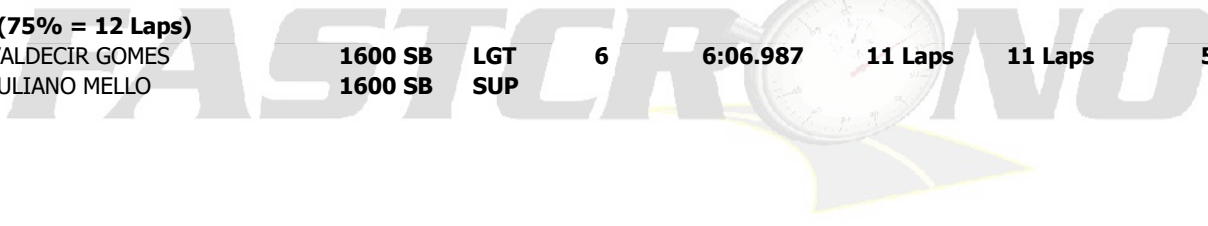

SULBRASILEIRO/GAÚCHO/METROPOLITANO
27 e 28/Janeiro/2024
Autódromo de Taquara

SB, GAUCHO, METROPOLITANO VNT

Sorted on Laps

TURISMO 1600

Autodromo de Taquara 1,350 km

Bateria 2 1600 SB 3ª Etapa

28/01/2024 13:00

Race (15:00 and 1 Laps) started at 13:24:22

Pos	No.	Name	Class	Nat/St.	Laps	Total Tm	Diff	Gap	Best Tm	In Lap
1	141	MARIO BERNARDI	1600 SB	PRO	17	16:27.621			56.795	14
2	412	VINICIUS MARTENDAL	1600 SB	SUP	17	16:45.165	17.544	17.544	57.490	7
3	228	JUNIOR MARTINS	1600 SB	PRO	17	17:17.739	50.118	32.574	56.819	14

Not classified (75% = 12 Laps)

2	VALDECIR GOMES	1600 SB	LGT	6	6:06.987	11 Laps	11 Laps	59.305	3
77	JULIANO MELLO	1600 SB	SUP						0

Margin of Victory	Avg. Speed	Best Lap Tm	Best Speed	Best Lap by
17.544	83,656	56.795	85,571	141 - MARIO BERNARDI