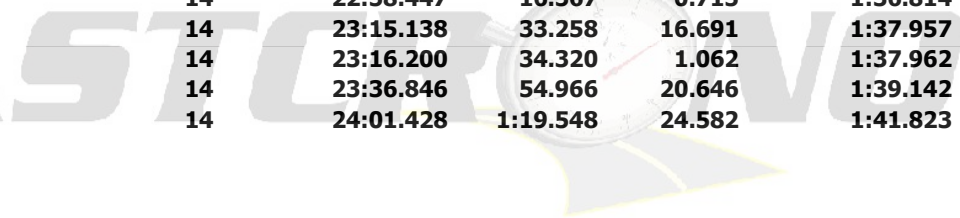

SULBRASILEIRO MOTOVELOCIDADE Etapa 4

Sorted on Laps

SBM até 400cc

Autódromo Int Sta Cruz do Sul 3,531 km

Prova GP400 LIGHT/PRO

23/10/2022 14:25

Race (14 Laps) started at 14:34:05

Pos	No.	Name	Laps	Total Tm	Diff	Gap	Best Tm	In Lap
1	88	RODRIGO BORTOLATTO	14	22:41.880			1:35.621	2
2	48	SILVANO ROCHA	14	22:57.484	15.604	15.604	1:36.948	14
3	114	RODRIGO XEROX	14	22:57.732	15.852	0.248	1:36.361	14
4	18	SAMIR MATTANA	14	22:58.447	16.567	0.715	1:36.814	14
5	37	MARCIO ALMEIDA	14	23:15.138	33.258	16.691	1:37.957	13
6	33	JEAN GONÇALVES	14	23:16.200	34.320	1.062	1:37.962	12
7	92	WAGNER MAINARDI	14	23:36.846	54.966	20.646	1:39.142	4
8	14	MARIA HELENA LEITES	14	24:01.428	1:19.548	24.582	1:41.823	2

Margin of Victory	Avg. Speed	Best Lap Tm	Best Speed	Best Lap by
15.604	130,674	1:35.621	132,937	88 - RODRIGO BORTOLATTO

Orbits