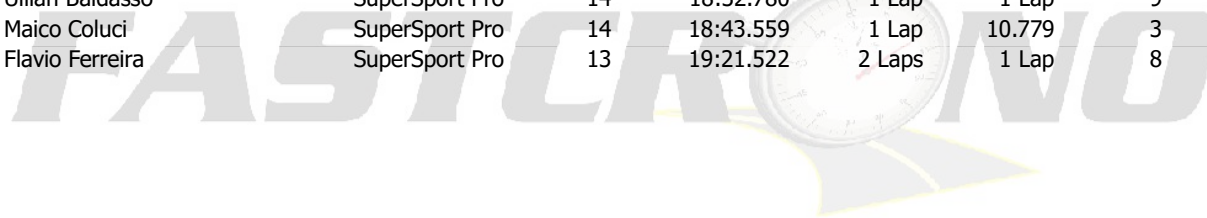

SULBRASILEIRO DE MOTOVELOCIDADE 1ª ETAPA

Sorted on Laps

SUPERBIKE PRO

Autódromo de Guaporé 3,080 km

Corrida SuperSport Pro, Super Bike Evo e Pro

26/09/2020 15:30

Race (15 Laps) started at 15:34:03

Pos	No.	Name	Class	Laps	Total Tm	Diff	Gap	In Lap	Best Tm
1	23	Anselmo Perini	SuperBike Pro	15	18:30.534			3	1:10.707
2	25	Fernando Minuscoli	SuperBike Pro	15	18:53.097	22.563	22.563	5	1:12.186
3	78	Charles Paim	SuperBike Evo	15	19:26.732	56.198	33.635	2	1:12.685
4	88	Uilian Baldasso	SuperSport Pro	14	18:32.780	1 Lap	1 Lap	9	1:16.110
5	11	Maico Coluci	SuperSport Pro	14	18:43.559	1 Lap	10.779	3	1:16.778
6	51	Flavio Ferreira	SuperSport Pro	13	19:21.522	2 Laps	1 Lap	8	1:24.792